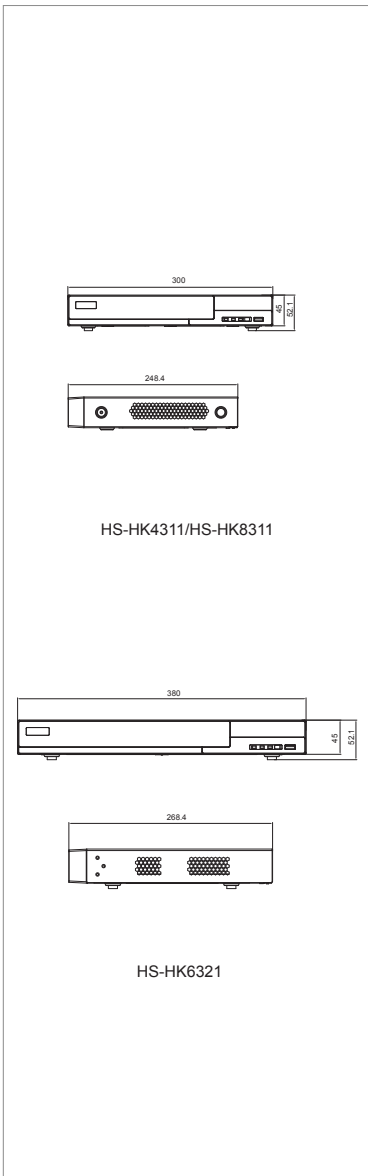

Hybrid 5M/4M H.265+ DVR

4/8/16CH 混合式五百萬多合一智能錄放影機 HS-HK4311/HS-HK8311/HS-HK6321

Dimension Unit : mm

- AHD/TVI/CVI/CVBS/IP 錄影
- 採用最新H.265+視頻壓縮技術，具有更高的壓縮率和更好的畫質
- DVR控制：滑鼠，控制鍵盤，網路
- 支援手機瀏覽 (iPhone / iPad / Android)
- 支援3G/4G USB網卡上網。 P2P. QR code連線
- 鍵盤控制DVR群組ID設定
- 位移功能可排程預約啟動
- AHD/TVI 5MP/4MP 攝影機接入
- 智慧畫面設定：即時/回放畫面數位放大，回放畫面數位放大/回放攝影機抬頭/日期時間位置移動
- 查看系統動作及網路連線使用者紀錄功能
- 使用者權限管理
- 錄影資料可直接AVI轉檔備份
- 雙碼流，可在網路與本機端設定不同的H.265+壓縮品質且可同時輸出支援
- 智能IVS：物件遺失/鏡頭異常/電子圍籬/周界防護 (需搭配特定智能網路攝影機使用)

產品型號		HS-HK4311	HS-HK8311	HS-HK6321	
輸入	AHD/TVI/CVI	4CH	8CH	16CH	
	最大IP接入數量	6CH (4+2)	12CH (8+4)	16CH (8+8)	
	總頻道數量	6CH	12CH	24CH	
輸出	HDMI	1920x1080 / 1280x1024 / 1024x768			
	VGA	1920x1080 / 1280x1024 / 1024x768			
	CVBS	MAIN / SPOT			
壓縮模式		H.265 High Profile			
畫面顯示		1 / 4 / 9	1 / 4 / 9 / 16		
最大IP接入等級		4MP / 3MP / 1080P / 720P (最終錄影畫質依DVR自動調整)			
錄影解析度	模擬 高清	5MPL	40	80	160
		4MPL	48	96	192
		1080P	60	120	240
		720P/ 1080Lite/ 960H	120	240	480
	IP	3MP/4MP	30/CH		
1080P/720P		30/CH			
接入負載 (Mbps)		TBD	32 (4CH) 60 (12CH)	32 (8CH) 72 (16CH)	
同步本地回放		4CH	8CH	16CH	
錄影畫質		最高 / 高 / 普通 / 低 / 最低			
錄影模式		一般錄影 / 持續錄影 / 預約錄影 / 位移 / 警報錄影			
回放方式		時間 & 事件搜尋 / 特定時間搜尋			
多工系統		即時監看 / 錄影 / 回放 / 網路 / 備份			
位移偵測		位移區域 22x18 區域選擇			
聲音		4 組輸入 / 1 組輸出	8 組輸入 / 1 組輸出	8 組輸入 / 1 組輸出	
警報		4 組輸入 / 1 組輸出	8 組輸入 / 2 組輸出	16 組輸入 / 4 組輸出	
儲存裝置		SATA x1 (單顆10TB)	SATA x1 (單顆10TB)	SATA x2 (單顆10TB)	
備份		USB 2.0 / 網路備份功能			
E-SATA		-	1	1	
PTZ 控制		PELCO-P, PELCO-D, CoC (UTC)			
行動監控		手機網路瀏覽 (iPhone / iPad / Android)			
網路功能		10/100 M Base-T		10/100/1000 M Base-T	
瀏覽方式		遠端軟體 CMS / APP / IE			
連線模式		TCP/IP, PPPoE, DHCP, DDNS(Auto DDNS)			
遠端控制		監看 / 回放 / 備份 / 參數設定 / PTZ操作			
電源		DC12V			
工作溫度		5°C ~ 40°C (41°F ~ 104°F)			
尺寸		300(寬) x 52.1(高) x 248.4(深)mm		380(寬) x 52.1(高) x 268.4(深)mm